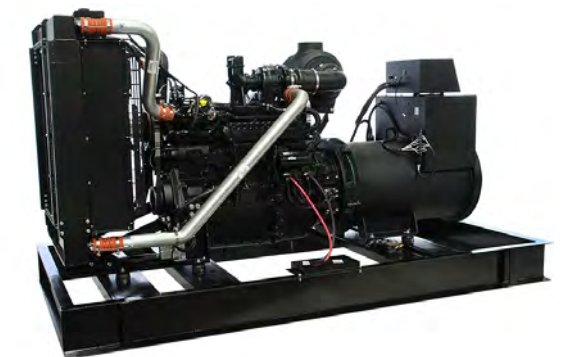

Product # SG-60
60 kW Propane or Natural Gas
Engine by General Motors

Product # SG-100
100 kW Propane or Natural Gas
Engine by General Motors

Product # SJ-205
205 kW Diesel
Engine by John Deere

Product # SJ-400
400 kW Diesel
Engine by John Deere